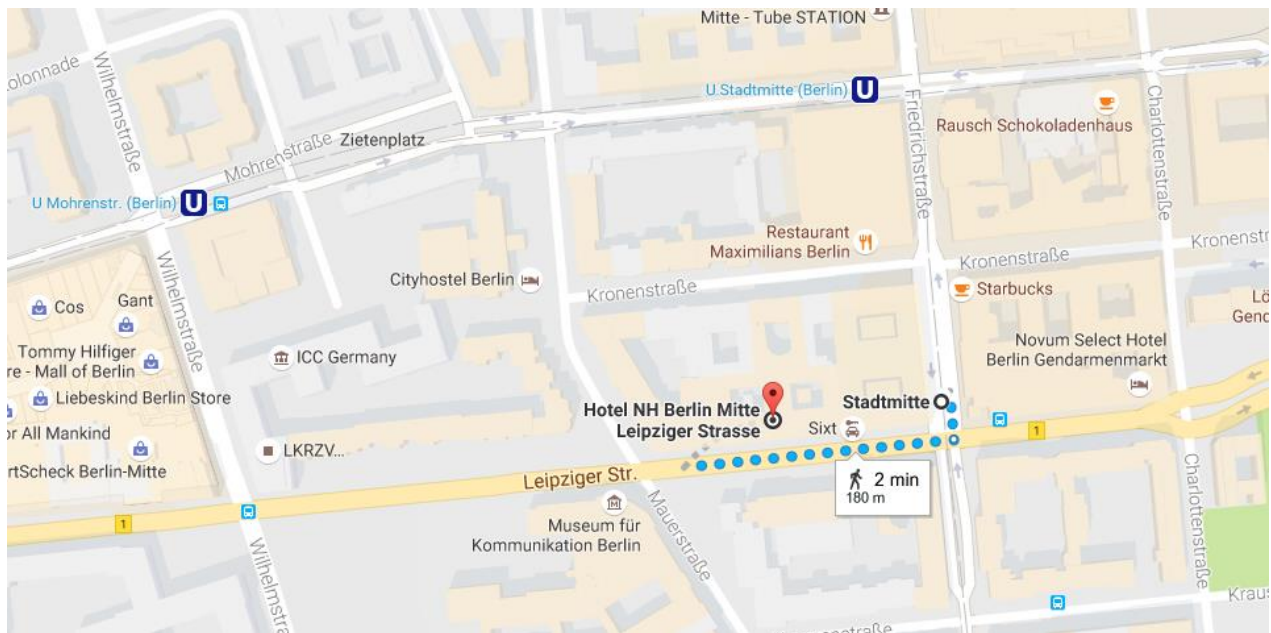

NH Berlin Mitte Leipziger Strasse hotel is located in the centre of Berlin, just 50m away from the metro line U6 Stadtmitte, and 100m from U2 Stadtmitte.

How to get to NH Berlin Mitte Leipziger Strasse

From the airport

The main airport of Berlin is Berlin Tegel Airport (TXL) and is located approximately 10km away from NH Berlin Mitte Leipziger Strasse. See [here](#) for more details. The secondary airport of Berlin is Berlin Schönefeld Airport (SXF). See [here](#) for more details.

- **From Tegel:** Take Bus 128 until you reach the "Kurt Schumacher Platz" underground station. Transfer to subway U6 in the direction of "Alt-Mariendorf". Continue until the "Stadtmitte" station. The hotel is located on Leipziger Strasse on the right-hand side. Total time: around 25 minutes.
- **From Schönefeld:** Take the RE7 or RB14 train in the direction of Hauptbahnhof. Get off at "Friedrichstrasse" and transfer to underground line U6 in the direction of "Alt Mariendorf". Get off at the "Stadtmitte" station. The hotel is located on Leipziger Strasse on the right-hand side. Total time: around 40 minutes

By car

- From the north:

Follow the A24 motorway until "Dreieck Havelland".
Merge onto the A10 motorway in the direction of "Frankfurt/Oder".
Stay on A10 until you reach "Dreieck Pankow".
Take A114 into town.
"Follow the road until you reach the ""Unter den Linden/Friedrich- strasse"" intersection."
"Turn left onto ""Friedrichstrasse"" and continue until you reach ""Leipziger Strasse""."
Turn right onto "Leipziger Strasse".
You find the hotel on the right hand side.