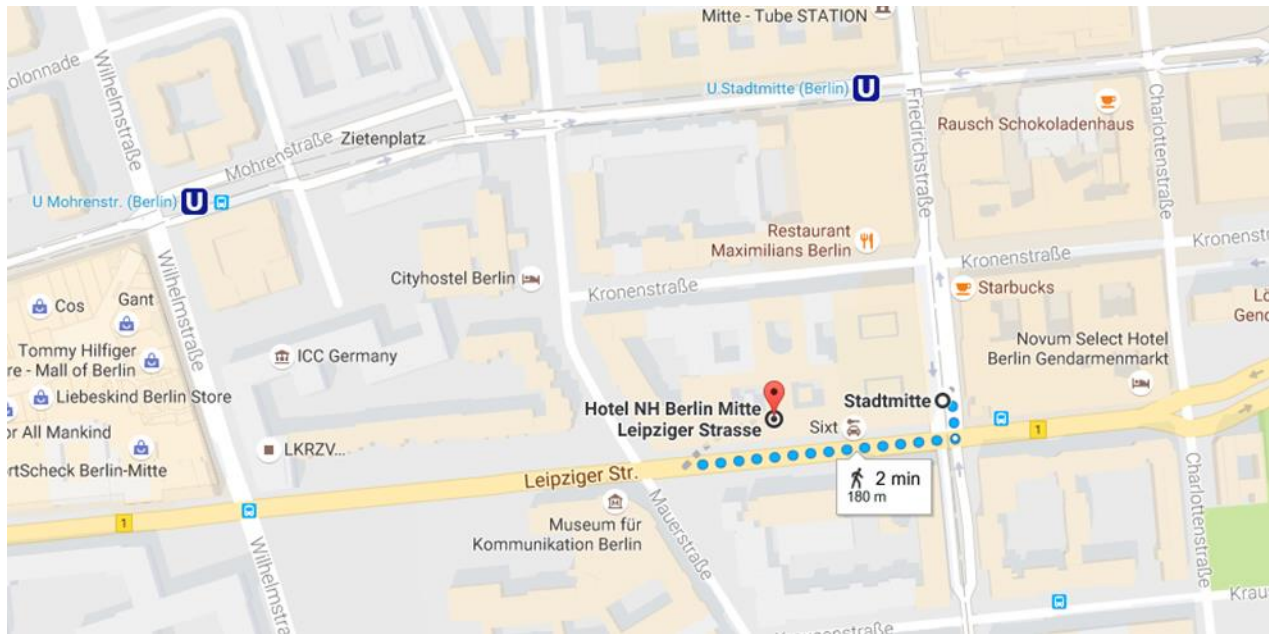

NH Berlin Mitte Leipziger Strasse hotel is located in the centre of Berlin, just 50m away from the metro line U6 Stadtmitte, and 100m from U2 Stadtmitte.

How to get to NH Berlin Mitte Leipziger Strasse

- **From Tegel:** Take Bus 128 until you reach the "Kurt Schumacher Platz" underground station. Transfer to subway U6 in the direction of "Alt-Mariendorf". Continue until the "Stadtmitte" station. The hotel is located on Leipziger Strasse on the right-hand side. Total time: around 25 minutes.
- **From Schönefeld:** Take the RE7 or RB14 train in the direction of Hauptbahnhof. Get off at "Friedrichstrasse" and transfer to underground line U6 in the direction of "Alt Mariendorf". Get off at the "Stadtmitte" station. The hotel is located on Leipziger Strasse on the right-hand side. Total time: around 40 minutes

From the train station

Hauptbahnhof: Take the S5 city train in the direction of "Straußberg", or S7 in the direction of "Ahrensfelde" until the "Friedrichstrasse" station. Transfer to the U6 subway line in the direction of "Alt Mariendorf", and get off at the "Stadtmitte" station. The hotel is located on the Leipziger Strasse on the right-hand side. Total time: 10 to 15 minutes.

By car

- From the north:

Follow the A24 motorway until "Dreieck Havelland".
Merge onto the A10 motorway in the direction of "Frankfurt/Oder".
Stay on A10 until you reach "Dreieck Pankow".
Take A114 into town.
"Follow the road until you reach the ""Unter den Linden/Friedrich- strasse"" intersection."
"Turn left onto ""Friedrichstrasse"" and continue until you reach ""Leipziger Strasse""."
Turn right onto "Leipziger Strasse".
You find the hotel on the right hand side.