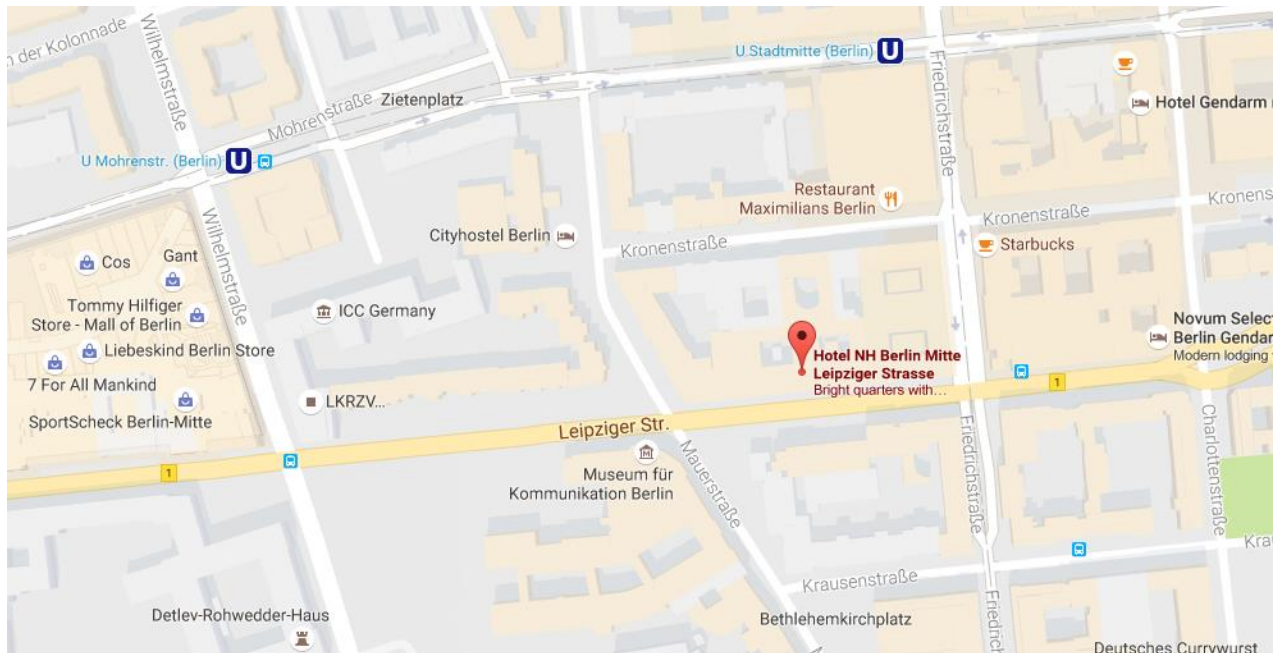

PRACTICAL DETAILS

The Conference will be held in NH Berlin Mitte Leipziger Strasse

NH Berlin Mitte Leipziger Strasse

Leipziger Str. 106-111

10117 BERLIN

Germany

Tel: +49 30 203760

<http://www.nh-hotels.com/hotel/nh-berlin-mitte-leipziger-strasse>

NH Berlin Mitte Leipziger Strasse hotel is located in the centre of Berlin, just 50m away from the metro line U6 Stadtmitte, and 100m from U2 Stadtmitte.

How to get to NH Berlin Mitte Leipziger Strasse

By car

- From the north:

Follow the A24 motorway until "Dreieck Havelland".
Merge onto the A10 motorway in the direction of "Frankfurt/Oder".
Stay on A10 until you reach "Dreieck Pankow".
Take A114 into town.
"Follow the road until you reach the ""Unter den Linden/Friedrich- strasse"" intersection."
"Turn left onto ""Friedrichstrasse"" and continue until you reach ""Leipziger Strasse""."
Turn right onto "Leipziger Strasse".
You find the hotel on the right hand side.

Continue on "Mühlenstrasse" until you reach the intersection "Stralauer Strasse/Mühlendamm".

Turn left onto Mühlendamm and continue until you reach "Leipziger Strasse".

The hotel is located on the right-hand side.